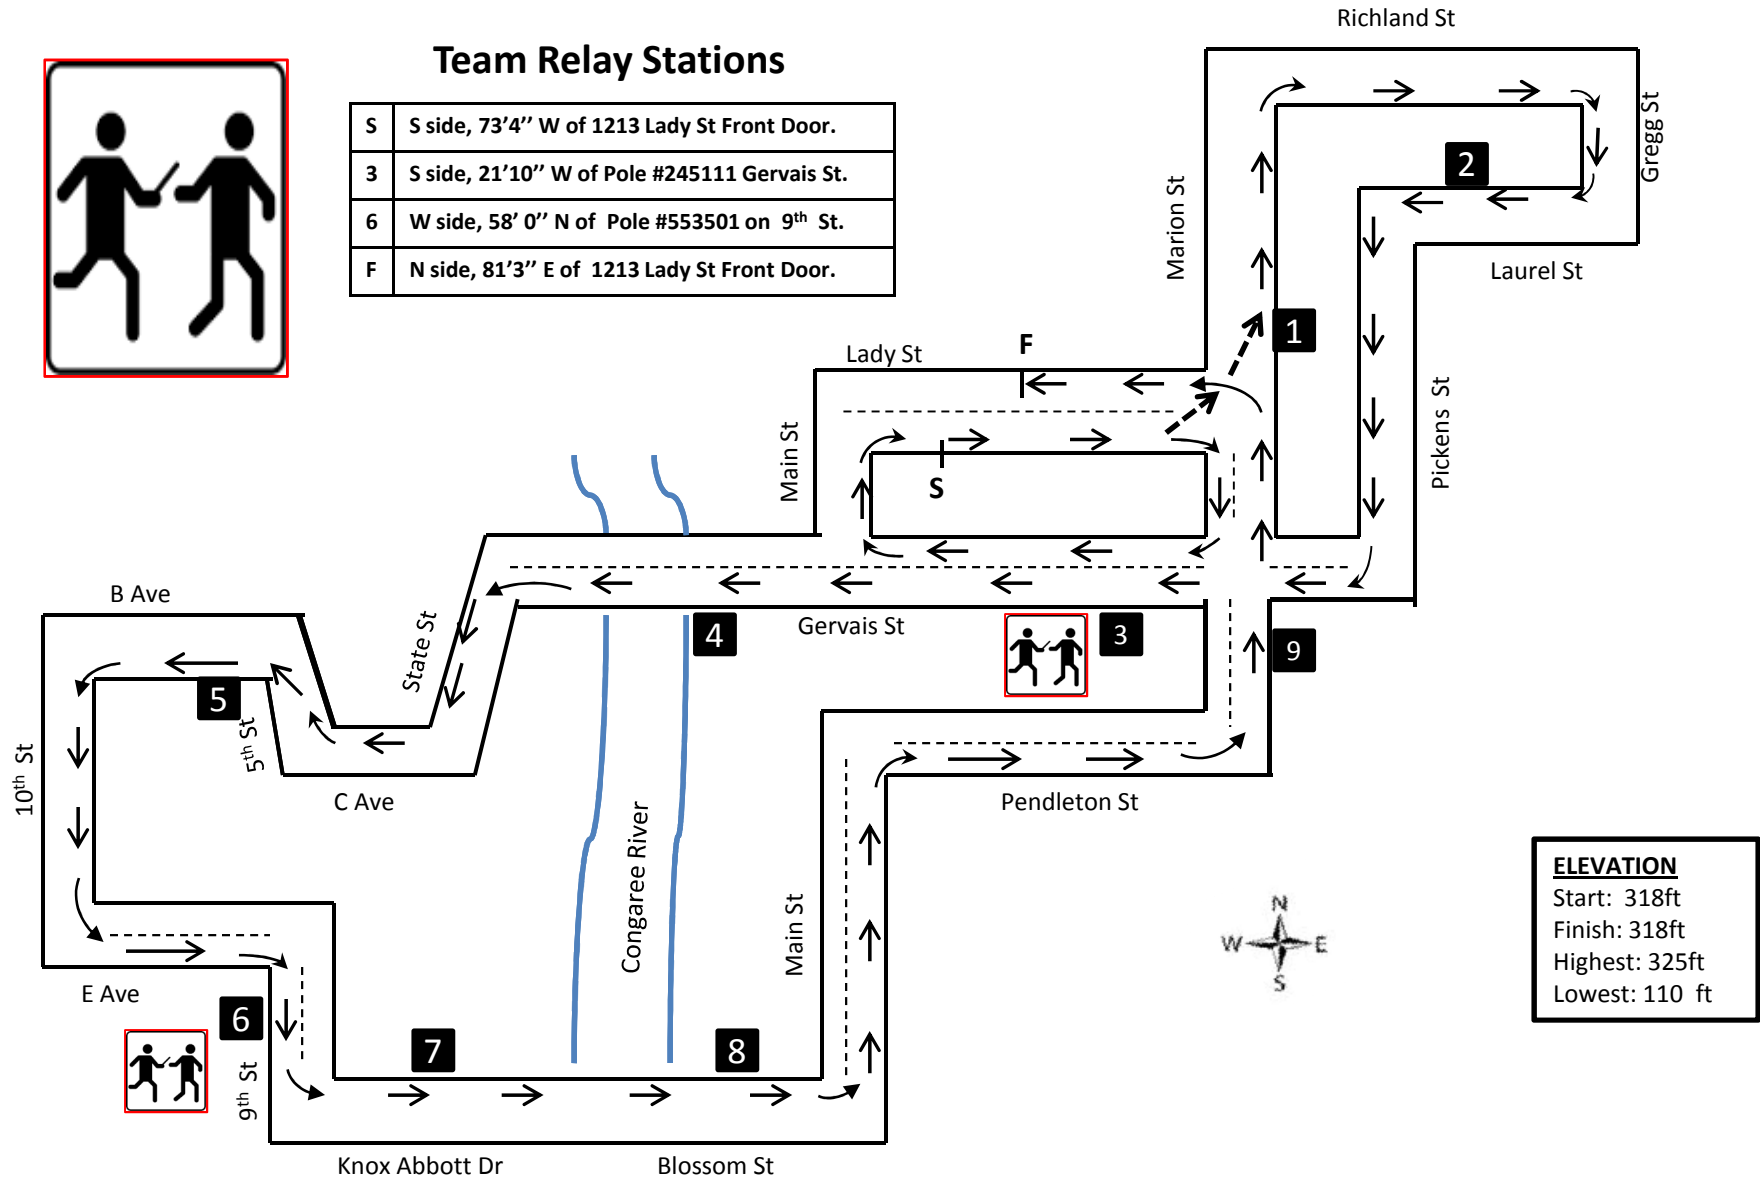

MGC The Long Run 15k Relay
 Selwyn M. Blake: sblake@strictlyrunning.com

Team Relay Stations

S	S side, 73'4" W of 1213 Lady St Front Door.
3	S side, 21'10" W of Pole #245111 Gervais St.
6	W side, 58' 0" N of Pole #553501 on 9 th St.
F	N side, 81'3" E of 1213 Lady St Front Door.

ELEVATION
 Start: 318ft
 Finish: 318ft
 Highest: 325ft
 Lowest: 110 ft