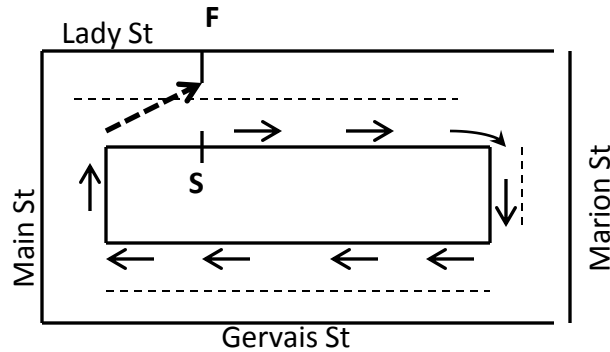

MGC Kids' Fun Run .5 mile - Pending
sblake@strictlyrunning.com

NOTES & RESTRICTIONS

1. Not to Scale
2. Not all cross streets are illustrated
3. Except where otherwise noted course has been measured on the shortest possible route using full width of the road to within 18" of curbs and other defined edges.
4. 2nd Loop on to Lady St, runners will Finish. **---->**

S	Lady St.
F	Lady St.

<u>ELEVATION</u>
Start: ft
Finish: ft
Highest: ft
Lowest: ft